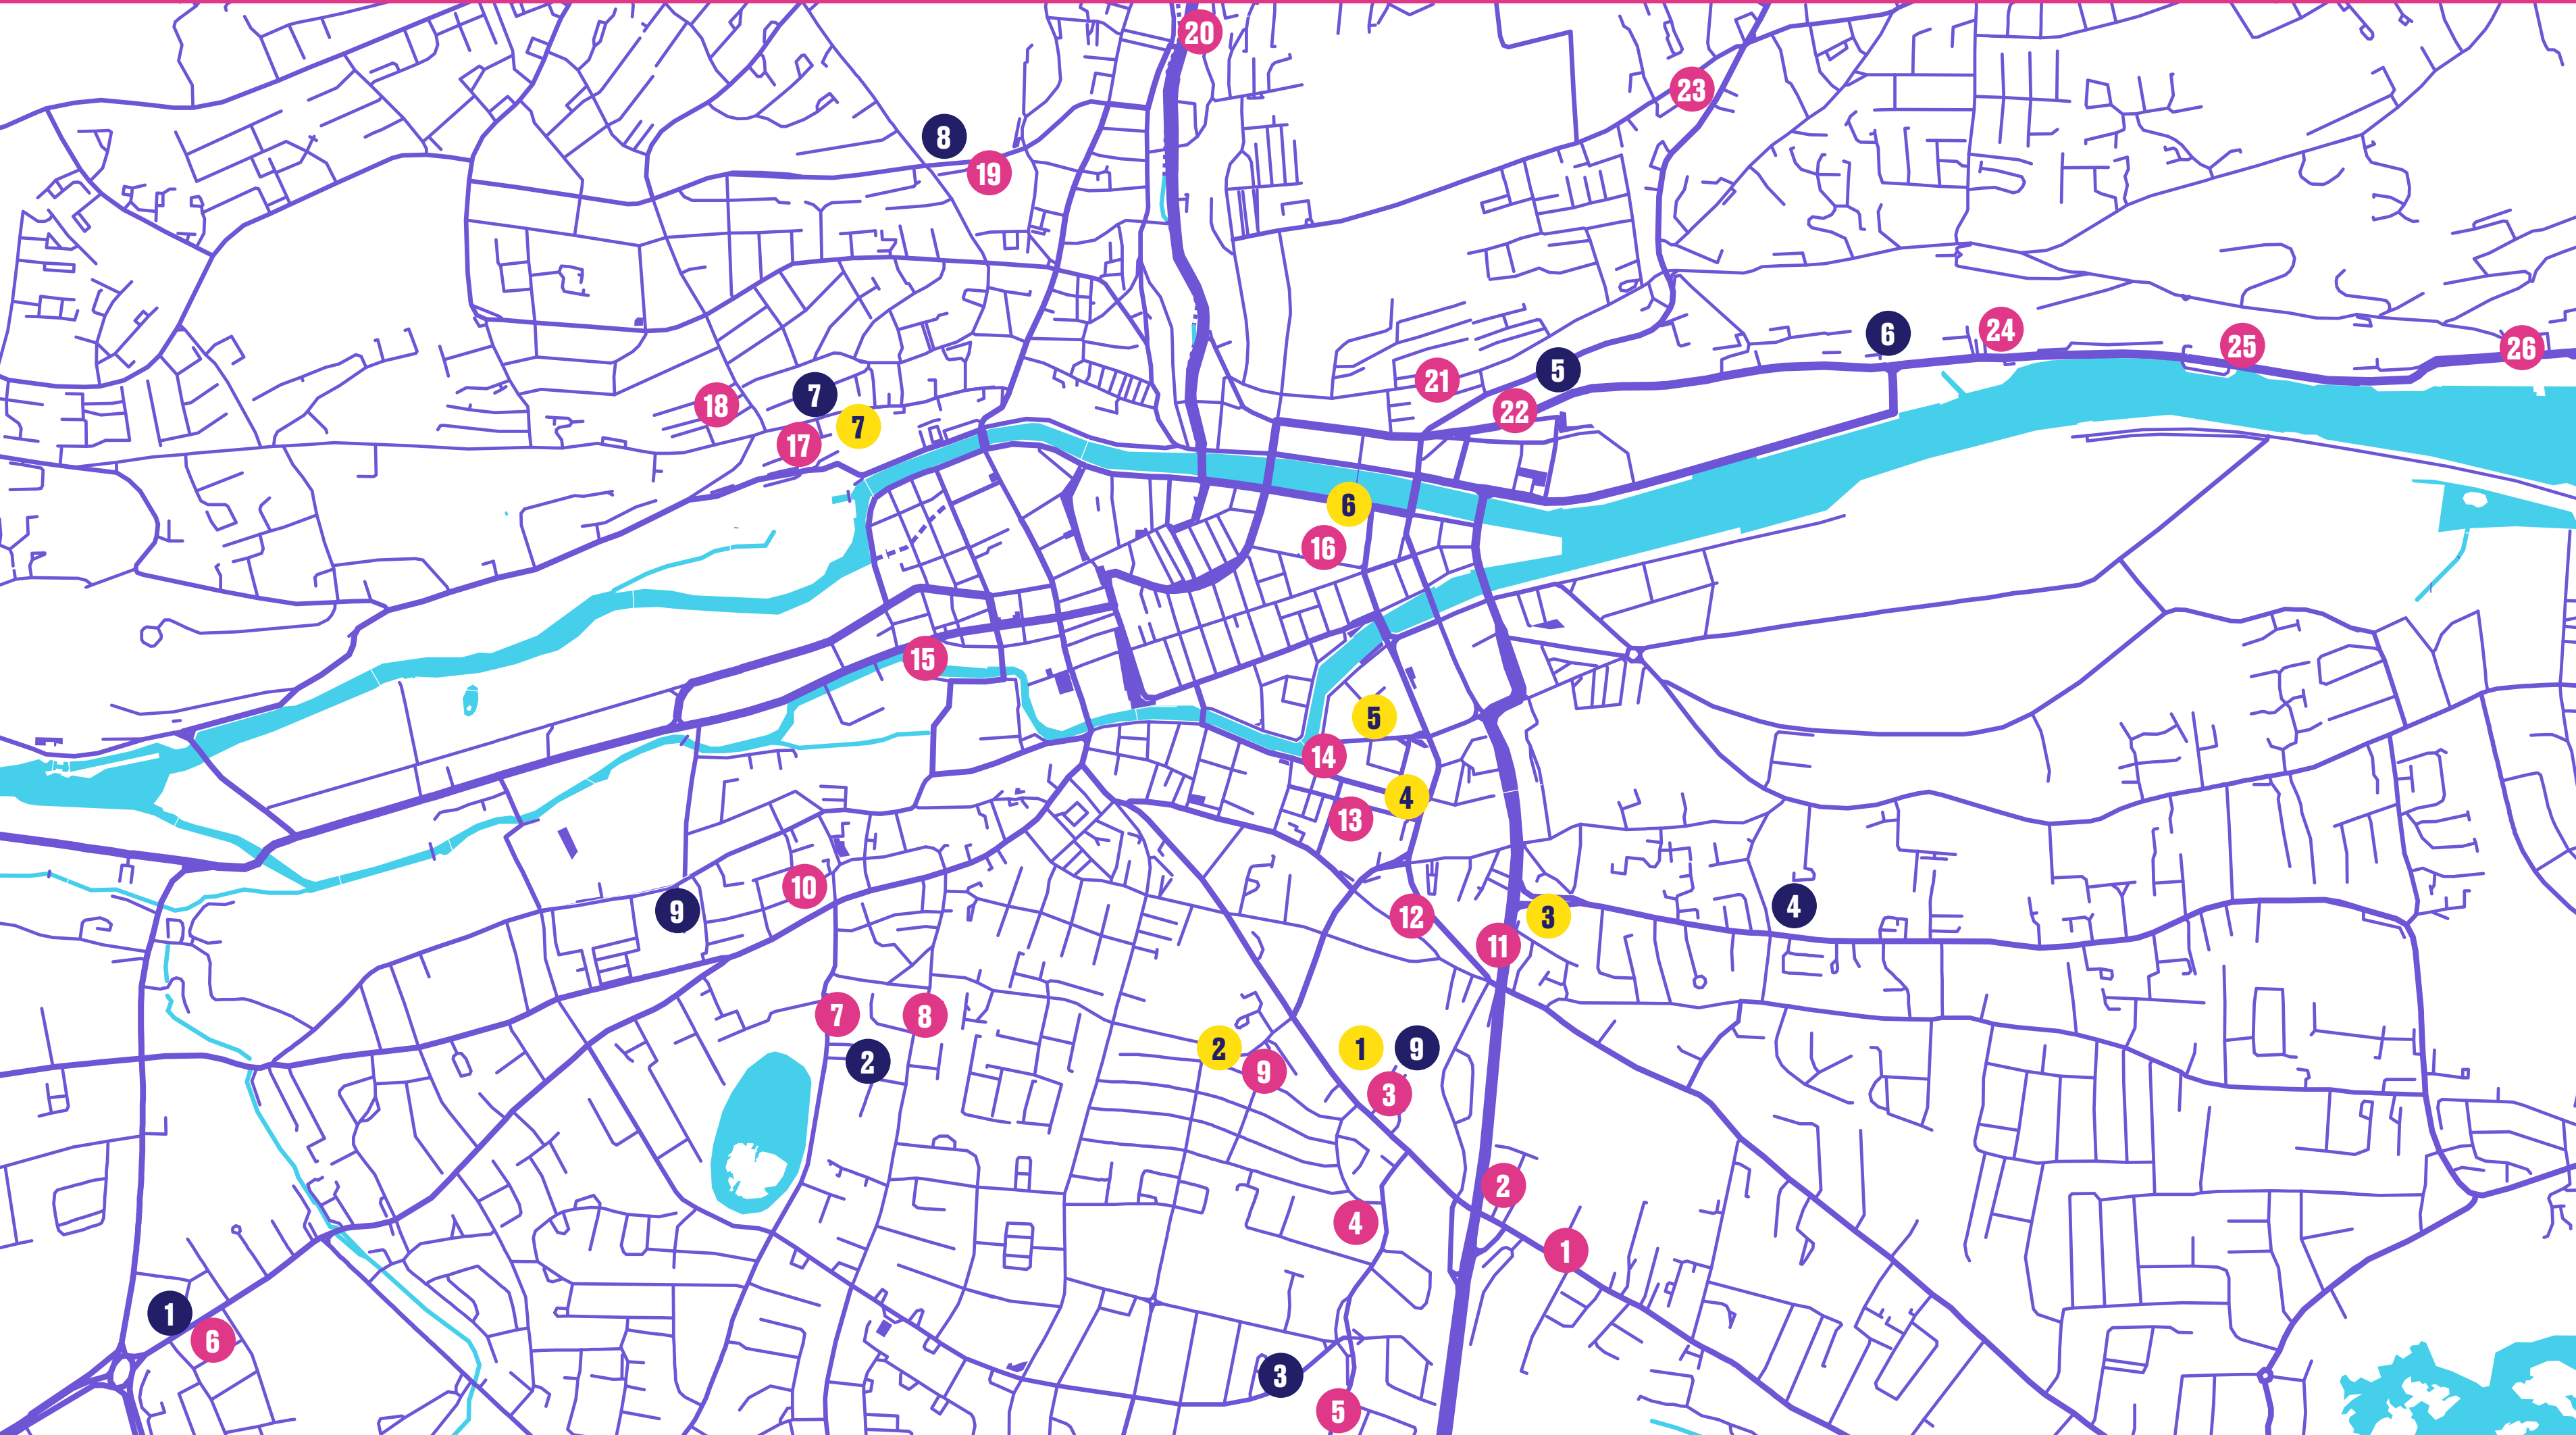

## BILLBOARD SITES

Please bear in mind that all locations are 'multiple billboard sites' ranging from 1 - 15 billboards at each location.

### Quads Location:

- |   |   |
|---|---|
| 1 South Douglas Road (3)                      | 15 Washington St (2)                    |
| 2 South Douglas Road X South Link Turnoff (2) | 16 Maylor St X Parnell Place (4)        |
| 3 Turners Cross X South Douglas Road (4)      | 17 Sundays Well (10/22)                 |
| 4 Cork City FC Stadium (11)                   | 18 Blarney St (3)                       |
| 5 Tramore Road (2)                            | 19 North Monastery Road (5/17)          |
| 6 Glasheen Road X Wilton Roundabout (6/24)    | 20 Watercourse Road (3)                 |
| 7 Lough Road (1/7)                            | 21 Summerhill North (14)                |
| 8 Pouladuff Road (6)                          | 22 Lower Glanmire Road (7/13)           |
| 9 Patrick's Road (8)                          | 23 Dillons Cross X St. Luke's (2)       |
| 10 Bandon Road (2)                            | 24 Lower Glanmire Road X Tivoli (12/18) |
| 11 Southern Road X Douglas Road (4)           | 25 Tivoli (3)                           |
| 12 Southern Road (22)                         | 26 Tivoli X Lover's Walk (3)            |
| 13 Rutland St (4)                             |   |
| 14 Sawmill St (4)                             |   |

### 4 Sheet Locations:

- 1 Turners Cross X South Douglas Road (2)
- 2 Patrick's Road (4)
- 3 Southern Road X Douglas Road (2)
- 4 Rutland St (2)
- 5 Sawmill St (2)
- 6 Maylor St x Parnell Place (2)
- 7 Sundays Well (3)

### 12 Sheet Locations:

- 1 Glasheen Road (3)
- 2 Lough Road (1)
- 3 Pearse Road (2)
- 4 Boreenmana Road (1)
- 5 Lower Glanmire Road (2)
- 6 Lower Glanmire Road X Tivoli (2)
- 7 Sundays Well (2)
- 8 North Monastery Road (2)
- 9 South Douglas Road (1)